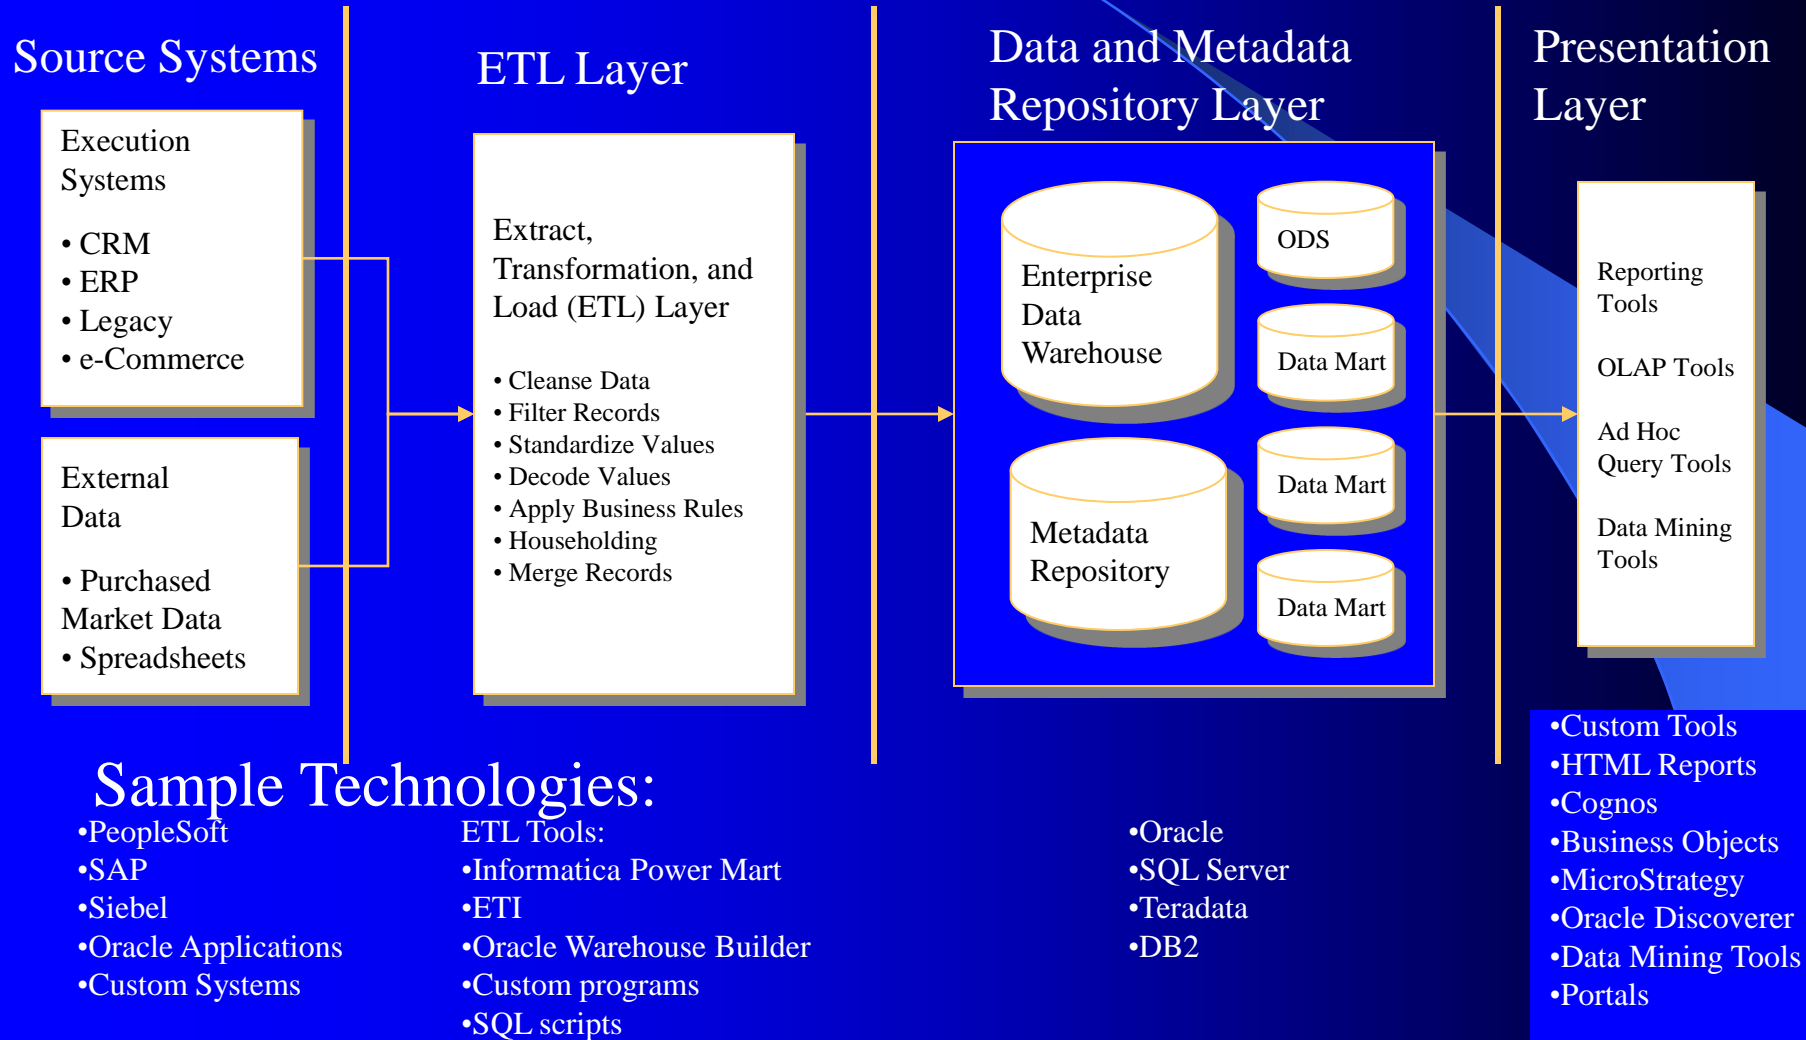

The background is a dark blue gradient. A thin, light blue curved line starts from the top left and arcs across the upper half of the slide. A larger, semi-transparent blue shape is located in the bottom right corner, resembling a quarter-circle or a wedge.

Data Warehousing Architecture

Data Warehousing Architecture

Data Warehousing - Architecture

Data Warehouse Architecture

- Data Warehouse server
 - almost always a relational DBMS, rarely flat files
- OLAP servers
 - to support and operate on multi-dimensional data structures
- Clients
 - Query and reporting tools
 - Analysis tools
 - Data mining tools