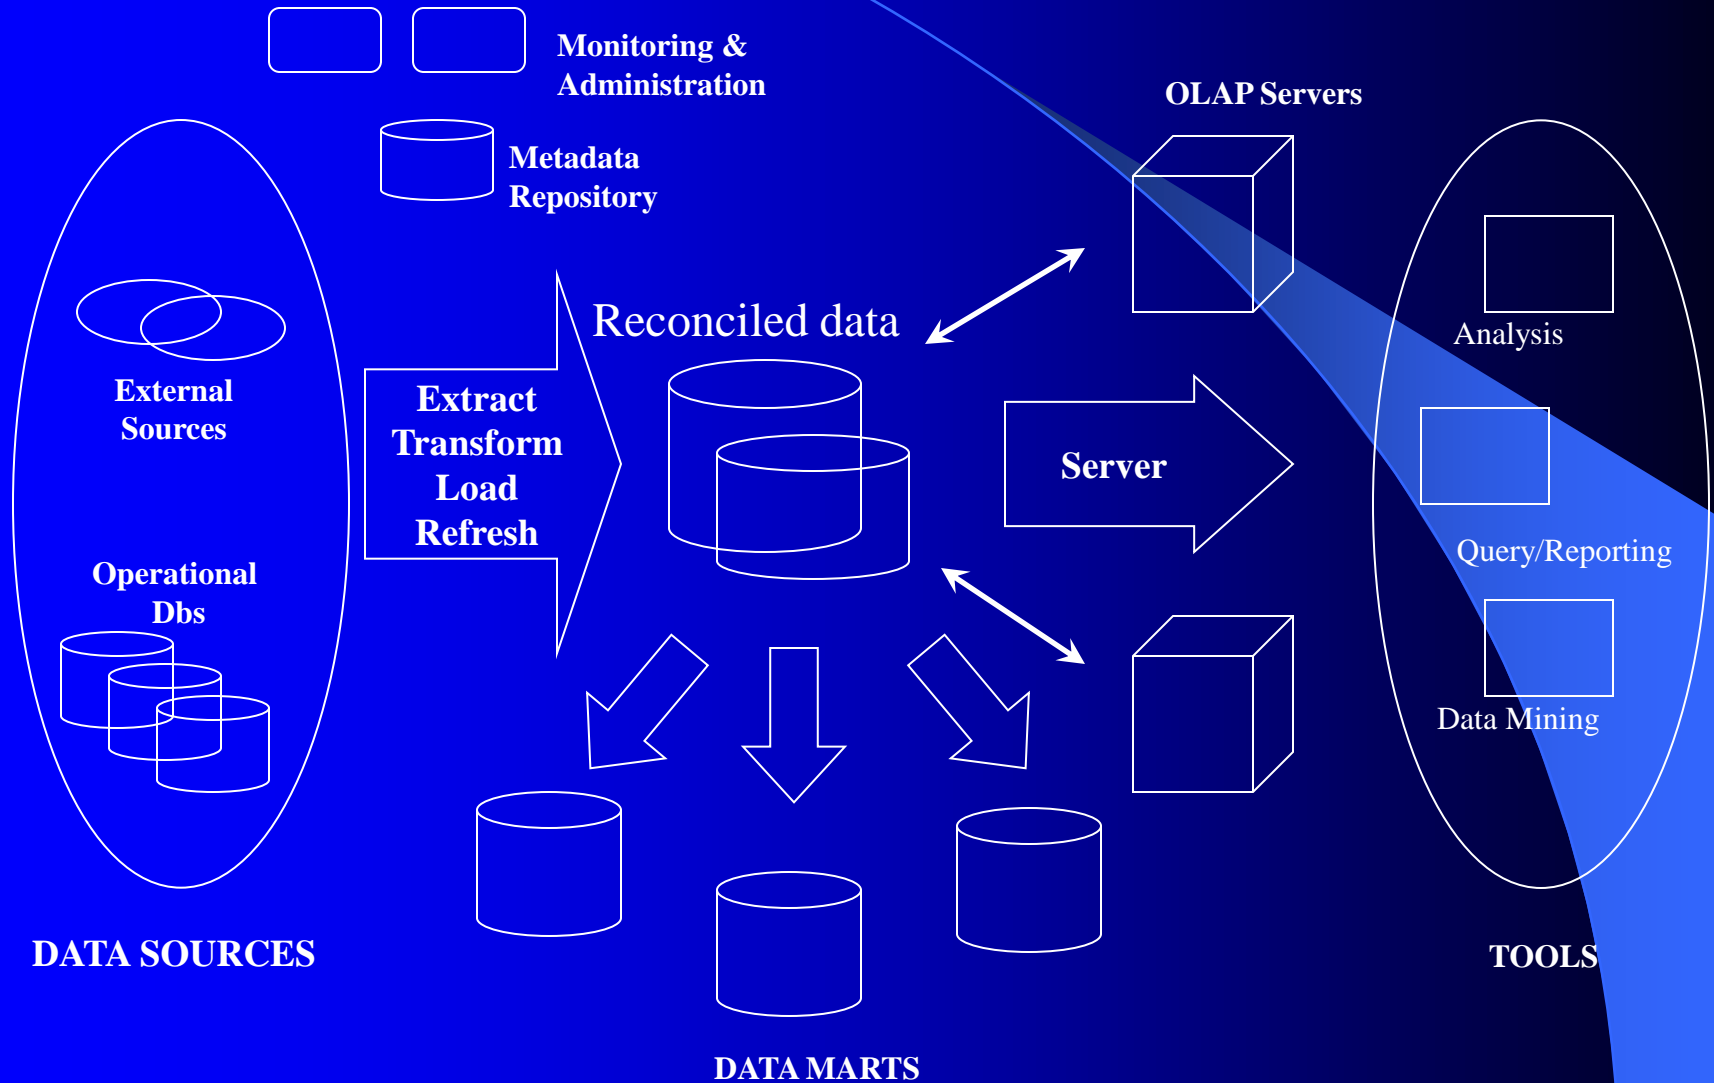

The background is a dark blue gradient. A thin, light blue curved line starts from the top left and arcs across the upper half of the slide. A larger, semi-transparent blue shape is located in the bottom right corner, resembling a quarter-circle or a wedge.

Data Warehousing Architecture

Data Warehousing Architecture

Data Warehousing - Architecture

Data Warehouse Architecture

- Data Warehouse server
 - almost always a relational DBMS, rarely flat files
- OLAP servers
 - to support and operate on multi-dimensional data structures
- Clients
 - Query and reporting tools
 - Analysis tools
 - Data mining tools

References

- Building Data Warehouse by Inmon
- Data Mining: Concepts and Techniques by Han, Kamber.
- www.datawarehousingonline.com
- www.billinmon.com